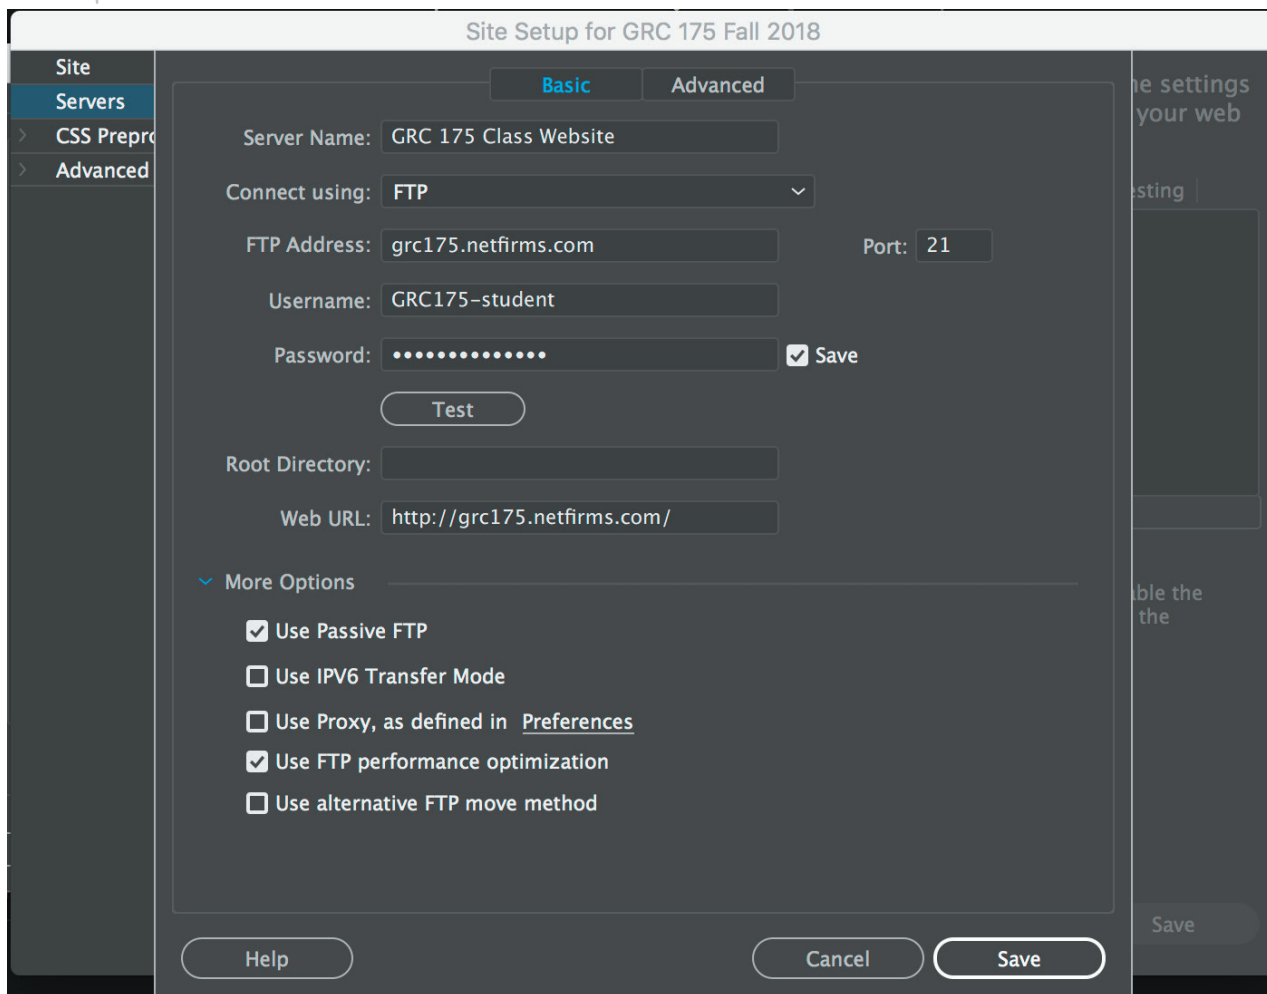

FTP Info

Leet Infoez on ye olde F-Tee-Pee (Dreamweaver Edition)

FTP host: grc175.netfirms.com

Login: GRC275-student

Password: !Fall23GRC275!

To view your site:

<http://www.grc275.com/student/fall-2023/your-name/>